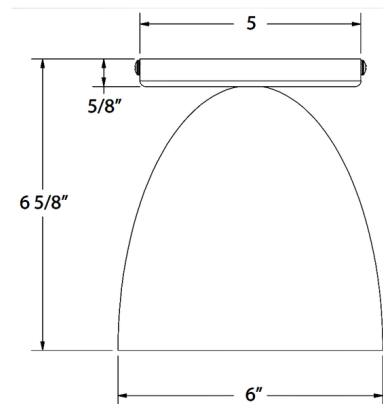

### Specifications

COLOR	N/A
BODY FINISH	Slate Gray
WATTAGE	17W
DIMMER	Standard 120V
DIMENSIONS	6"W x 6.625"H
BULB NOT INCLUDED	1 x A19/Medium (E26)/17W/120V LED
COUNTRY OF ORIGIN	United States

CLICK TO VIEW PRODUCT