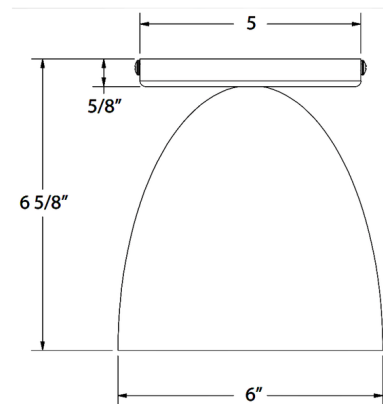

Shown in slate gray

Specifications

COLOR	N/A
BODY FINISH	Slate Gray
WATTAGE	17W
DIMMER	Standard 120V
DIMENSIONS	6"W x 6.625"H
BULB NOT INCLUDED	1 x A19/Medium (E26)/17W/120V LED
COUNTRY OF ORIGIN	United States