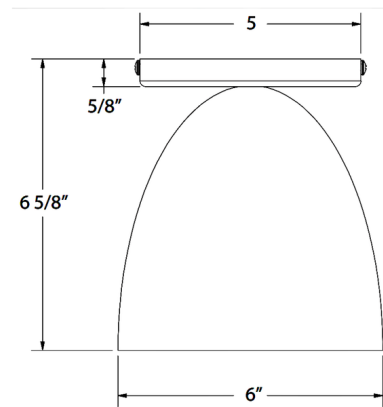

Shown in slate gray

Specifications

COLOR	N/A
BODY FINISH	Slate Gray
WATTAGE	17W
DIMMER	Standard 120V
DIMENSIONS	6"W x 6.625"H
BULB NOT INCLUDED	1 x A19/Medium (E26)/17W/120V LED
COUNTRY OF ORIGIN	United States