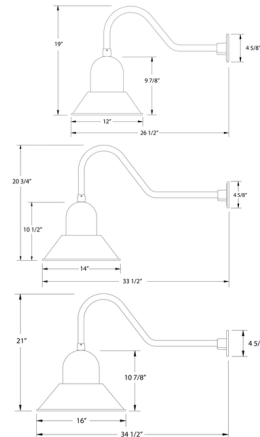

Description

The Prima Gooseneck Outdoor Wall Light adds a traditional 1920's industrial look to your exterior space. The vintage style curved arm extends the deep shade, helping cast light into the surrounding area. The polyester powder coat finish provides both color retention and scratch resistance. Fixture Dimensions: 12 Inch: 12 inch width x 19 inch height x 26.5 inch depth 14 Inch: 14 inch width x 20.75 inch height x 33.5 inch depth 16 Inch: 16 inch width x 21 inch height x 34.5 inch depth

Shown in slate gray / white

Specifications

COLOR	White
BODY FINISH	Slate Gray
WATTAGE	17W
DIMMER	Standard 120V
DIMENSIONS	12"W x 19"H x 26.5"D
BULB NOT INCLUDED	1 x A19/Medium (E26)/17W/120V LED
COUNTRY OF ORIGIN	United States