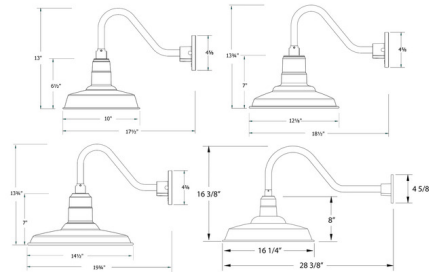

Shown in slate gray

Specifications

COLOR	N/A
BODY FINISH	Slate Gray
WATTAGE	17W
DIMMER	Standard 120V
DIMENSIONS	16.25"W x 16.375"H x 23.375"D
BULB NOT INCLUDED	1 x A19/Medium (E26)/17W/120V LED
COUNTRY OF ORIGIN	United States