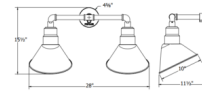

Description

The Angle Outdoor Straight Arm Wall Light brings a traditional 1920's industrial look to any exterior space. The vintage look of the tubular arm and angled shade, lined in white, cast light back towards the wall on which it is mounted. The polyester powder coat finish provides color retention and scratch resistance. Note: 10 Inch: 28 inch width x 15.5 inch height x 11.5 inch depth. 12 Inch: 30.25 inch width x 16.625 inch height x 13.5 inch depth. 14 Inch: 32.25 inch width x 18.25 inch height x 13.75 inch depth.

Shown in slate gray

ANGLE 10" 2-LIGHT

ANGLE 12" 2-LIGHT

ANGLE 14" 2-LIGHT

Specifications

COLOR	N/A
BODY FINISH	Slate Gray
WATTAGE	34W
DIMMER	Standard 120V
DIMENSIONS	28"W x 15.5"H x 11.5"D
BULB NOT INCLUDED	2 x A19/Medium (E26)/17W/120V LED
COUNTRY OF ORIGIN	United States