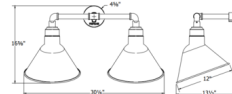

Description

The Angle Outdoor Straight Arm Wall Light brings a traditional 1920's industrial look to any exterior space. The vintage look of the tubular arm and angled shade, lined in white, cast light back towards the wall on which it is mounted. The polyester powder coat finish provides color retention and scratch resistance. Note: 10 Inch: 28 inch width x 15.5 inch height x 11.5 inch depth. 12 Inch: 30.25 inch width x 16.625 inch height x 13.5 inch depth. 14 Inch: 32.25 inch width x 18.25 inch height x 13.75 inch depth.

Shown in slate gray

ANGLE 10" 2-LIGHT

ANGLE 12" 2-LIGHT

ANGLE 14" 2-LIGHT

Specifications

COLOR	N/A
BODY FINISH	Slate Gray
WATTAGE	34W
DIMMER	Standard 120V
DIMENSIONS	28"W x 15.5"H x 11.5"D
BULB NOT INCLUDED	2 x A19/Medium (E26)/17W/120V LED
COUNTRY OF ORIGIN	United States