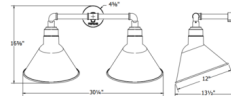

Description

The Angle Outdoor Straight Arm Wall Light brings a traditional 1920's industrial look to any exterior space. The vintage look of the tubular arm and angled shade, lined in white, cast light back towards the wall on which it is mounted. The polyester powder coat finish provides color retention and scratch resistance. Note: 10 Inch: 28 inch width x 15.5 inch height x 11.5 inch depth. 12 Inch: 30.25 inch width x 16.625 inch height x 13.5 inch depth. 14 Inch: 32.25 inch width x 18.25 inch height x 13.75 inch depth.

Shown in slate gray

ANGLE 10" 2-LIGHT

ANGLE 12" 2-LIGHT

ANGLE 14" 2-LIGHT

Specifications

| | |
|-------------------|-----------------------------------|
| COLOR | N/A |
| BODY FINISH | Slate Gray |
| WATTAGE | 34W |
| DIMMER | Standard 120V |
| DIMENSIONS | 28"W x 15.5"H x 11.5"D |
| BULB NOT INCLUDED | 2 x A19/Medium (E26)/17W/120V LED |
| COUNTRY OF ORIGIN | United States |