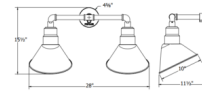

Description

The Angle Outdoor Straight Arm Wall Light brings a traditional 1920's industrial look to any exterior space. The vintage look of the tubular arm and angled shade, lined in white, cast light back towards the wall on which it is mounted. The polyester powder coat finish provides color retention and scratch resistance. Note: 10 Inch: 28 inch width x 15.5 inch height x 11.5 inch depth. 12 Inch: 30.25 inch width x 16.625 inch height x 13.5 inch depth. 14 Inch: 32.25 inch width x 18.25 inch height x 13.75 inch depth.

Shown in slate gray

ANGLE 10" 2-LIGHT

ANGLE 12" 2-LIGHT

ANGLE 14" 2-LIGHT

Specifications

| | |
|-------------------|-----------------------------------|
| COLOR | N/A |
| BODY FINISH | Slate Gray |
| WATTAGE | 34W |
| DIMMER | Standard 120V |
| DIMENSIONS | 28"W x 15.5"H x 11.5"D |
| BULB NOT INCLUDED | 2 x A19/Medium (E26)/17W/120V LED |
| COUNTRY OF ORIGIN | United States |