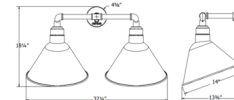

Description

The Angle Outdoor Straight Arm Wall Light brings a traditional 1920's industrial look to any exterior space. The vintage look of the tubular arm and angled shade, lined in white, cast light back towards the wall on which it is mounted. The polyester powder coat finish provides color retention and scratch resistance. Note: 10 Inch: 28 inch width x 15.5 inch height x 11.5 inch depth. 12 Inch: 30.25 inch width x 16.625 inch height x 13.5 inch depth. 14 Inch: 32.25 inch width x 18.25 inch height x 13.75 inch depth.

Shown in slate gray

ANGLE 10" 2-LIGHT

ANGLE 12" 2-LIGHT

ANGLE 14" 2-LIGHT

Specifications

| | |
|-------------------|-----------------------------------|
| COLOR | N/A |
| BODY FINISH | Slate Gray |
| WATTAGE | 34W |
| DIMMER | Standard 120V |
| DIMENSIONS | 28"W x 15.5"H x 11.5"D |
| BULB NOT INCLUDED | 2 x A19/Medium (E26)/17W/120V LED |
| COUNTRY OF ORIGIN | United States |