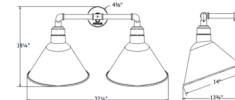

Description

The Angle Outdoor Straight Arm Wall Light brings a traditional 1920's industrial look to any exterior space. The vintage look of the tubular arm and angled shade, lined in white, cast light back towards the wall on which it is mounted. The polyester powder coat finish provides color retention and scratch resistance. Note: 10 Inch: 28 inch width x 15.5 inch height x 11.5 inch depth. 12 Inch: 30.25 inch width x 16.625 inch height x 13.5 inch depth. 14 Inch: 32.25 inch width x 18.25 inch height x 13.75 inch depth.

Shown in slate gray

ANGLE 10" 2-LIGHT

ANGLE 12" 2-LIGHT

ANGLE 14" 2-LIGHT

Specifications

COLOR	N/A
BODY FINISH	Slate Gray
WATTAGE	34W
DIMMER	Standard 120V
DIMENSIONS	28"W x 15.5"H x 11.5"D
BULB NOT INCLUDED	2 x A19/Medium (E26)/17W/120V LED
COUNTRY OF ORIGIN	United States