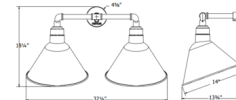

Description

The Angle Outdoor Straight Arm Wall Light brings a traditional 1920's industrial look to any exterior space. The vintage look of the tubular arm and angled shade, lined in white, cast light back towards the wall on which it is mounted. The polyester powder coat finish provides color retention and scratch resistance. Note: 10 Inch: 28 inch width x 15.5 inch height x 11.5 inch depth. 12 Inch: 30.25 inch width x 16.625 inch height x 13.5 inch depth. 14 Inch: 32.25 inch width x 18.25 inch height x 13.75 inch depth.

Shown in slate gray

ANGLE 10" 2-LIGHT

ANGLE 12" 2-LIGHT

ANGLE 14" 2-LIGHT

Specifications

COLOR	N/A
BODY FINISH	Slate Gray
WATTAGE	34W
DIMMER	Standard 120V
DIMENSIONS	28"W x 15.5"H x 11.5"D
BULB NOT INCLUDED	2 x A19/Medium (E26)/17W/120V LED
COUNTRY OF ORIGIN	United States