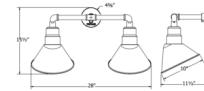

Description

The Angle Outdoor Straight Arm Wall Light brings a traditional 1920's industrial look to any exterior space. The vintage look of the tubular arm and angled shade, lined in white, cast light back towards the wall on which it is mounted. The polyester powder coat finish provides color retention and scratch resistance. Note: 10 Inch: 28 inch width x 15.5 inch height x 11.5 inch depth. 12 Inch: 30.25 inch width x 16.625 inch height x 13.5 inch depth. 14 Inch: 32.25 inch width x 18.25 inch height x 13.75 inch depth.

Shown in slate gray

ANGLE 10" 2-LIGHT

ANGLE 12" 2-LIGHT

ANGLE 14" 2-LIGHT

Specifications

COLOR	N/A
BODY FINISH	Slate Gray
WATTAGE	34W
DIMMER	Standard 120V
DIMENSIONS	28"W x 15.5"H x 11.5"D
BULB NOT INCLUDED	2 x A19/Medium (E26)/17W/120V LED
COUNTRY OF ORIGIN	United States