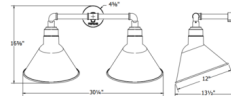

Description

The Angle Outdoor Straight Arm Wall Light brings a traditional 1920's industrial look to any exterior space. The vintage look of the tubular arm and angled shade, lined in white, cast light back towards the wall on which it is mounted. The polyester powder coat finish provides color retention and scratch resistance. Note: 10 Inch: 28 inch width x 15.5 inch height x 11.5 inch depth. 12 Inch: 30.25 inch width x 16.625 inch height x 13.5 inch depth. 14 Inch: 32.25 inch width x 18.25 inch height x 13.75 inch depth.

Shown in slate gray

ANGLE 10" 2-LIGHT

ANGLE 12" 2-LIGHT

ANGLE 14" 2-LIGHT

Specifications

COLOR	N/A
BODY FINISH	Slate Gray
WATTAGE	34W
DIMMER	Standard 120V
DIMENSIONS	28"W x 15.5"H x 11.5"D
BULB NOT INCLUDED	2 x A19/Medium (E26)/17W/120V LED
COUNTRY OF ORIGIN	United States