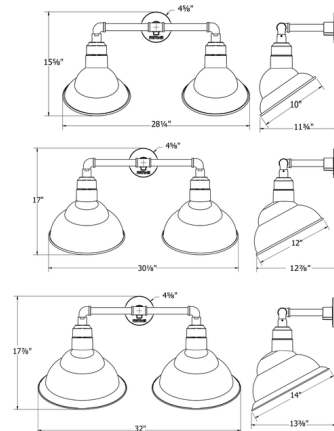

### Specifications

COLOR	N/A
BODY FINISH	Slate Gray
WATTAGE	34W
DIMMER	Standard 120V
DIMENSIONS	28.25"W x 15.625"H x 11.75"D
BULB NOT INCLUDED	2 x A19/Medium (E26)/17W/120V LED
COUNTRY OF ORIGIN	United States