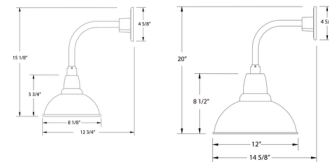

### Specifications

COLOR . . . . . White  
BODY FINISH . . . . . Slate Gray  
WATTAGE . . . . . 17W  
DIMMER . . . . . Standard 120V  
DIMENSIONS . . . . . 8.125"W x 15.125"H x 12.75"D  
BULB NOT INCLUDED . . . . . 1 x A19/Medium (E26)/17W/120V LED  
COUNTRY OF ORIGIN . . . . . United States