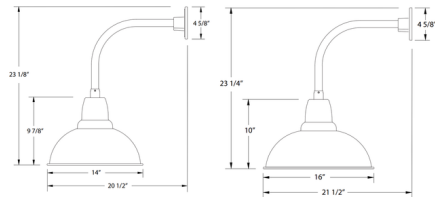

### Specifications

COLOR . . . . . White  
BODY FINISH . . . . . Slate Gray  
WATTAGE . . . . . 17W  
DIMMER . . . . . Standard 120V  
DIMENSIONS . . . . . 8.125"W x 15.125"H x 12.75"D  
BULB NOT INCLUDED . . . . . 1 x A19/Medium (E26)/17W/120V LED  
COUNTRY OF ORIGIN . . . . . United States