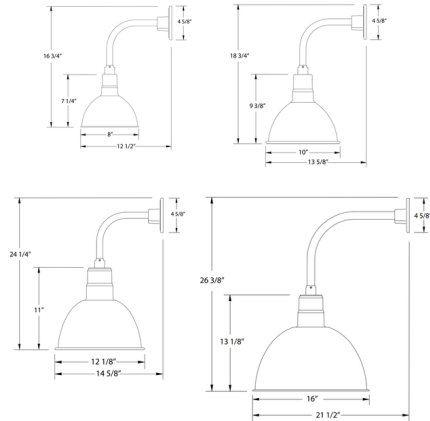

## Deep Bowl Drop Arm Outdoor Wall Light By Montclair Light Works

### Description

The Deep Bowl Curved Arm Outdoor Wall sconce brings a traditional 1920's industrial look to your exterior space. The vintage curved arm and deep dome shade help direct warm light around your area. The Polyester powder coat finish provides color retention and scratch resistance. White powder coat shade interior for maximum light output.

### Specifications

COLOR	N/A
BODY FINISH	Slate Gray
WATTAGE	17W
DIMMER	Standard 120V
DIMENSIONS	8"W x 16.75"H x 12.5"D
BULB NOT INCLUDED	1 x A19/Medium (E26)/17W/120V LED
COUNTRY OF ORIGIN	United States