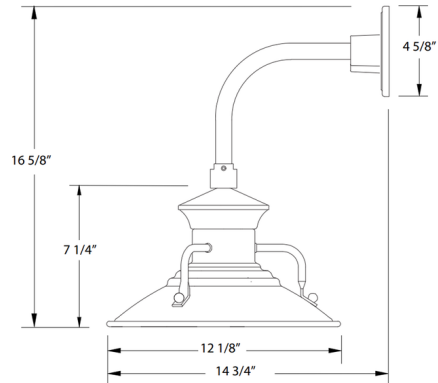

Shown in slate gray

Specifications

COLOR	N/A
BODY FINISH	Slate Gray
WATTAGE	17W
DIMMER	Standard 120V
DIMENSIONS	12.125"W x 16.625"H x 14.75"D
BULB NOT INCLUDED	1 x A19/Medium (E26)/17W/120V LED
COUNTRY OF ORIGIN	United States