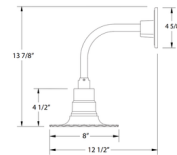

Lightology

lightology.com
866-954-4489
04-25-26

Project: _____

Company: _____

Location: _____ Fixture Type: _____

SPEC #: **MLW1337797**

Approved On: _____ Approved By: _____

Radial Curved Arm Outdoor Wall Sconce By Montclair Light Works

Description

The Radial Curved Arm Outdoor Wall Sconce adds a simple beauty to your exterior space. The smooth curved arm is complemented by a ruffle edged shade, casting warm light across your area. The Polyester powder coat finish provides color retention and scratch resistance.

Specifications

COLOR . . . . . N/A
BODY FINISH . . . . . Slate Gray
WATTAGE 17W
DIMMER . . . . . Standard 120V
DIMENSIONS . . . . . 8"W x 13.875"H x 12.5"D
BULB NOT INCLUDED . . . . . 1 x A19/Medium (E26)/17W/120V LED
COUNTRY OF ORIGIN . . . . . United States

Notes:

Shown in slate gray

CLICK TO VIEW PRODUCT