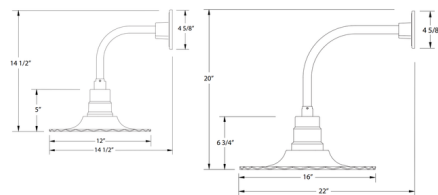

CLICK TO VIEW PRODUCT