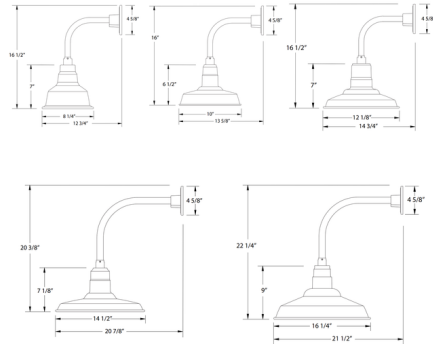

### Specifications

COLOR	N/A
BODY FINISH	Slate Gray
WATTAGE	17W
DIMMER	Standard 120V
DIMENSIONS	8.25"W x 16.5"H x 12.75"D
BULB NOT INCLUDED	1 x A19/Medium (E26)/17W/120V LED
COUNTRY OF ORIGIN	United States