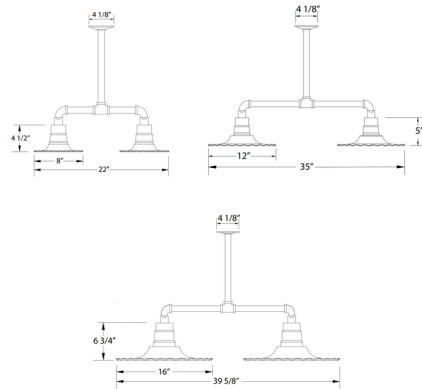

### Specifications

COLOR	N/A
BODY FINISH	Slate Gray
WATTAGE	34W
DIMMER	Standard 120V
DIMENSIONS	22"L x 8"W x 4.5"H
BULB NOT INCLUDED	2 x A19/Medium (E26)/17W/120V LED
COUNTRY OF ORIGIN	United States

### Technical Information

PRODUCT DIMENSIONS	Down Rod: (1) 12"
--------------------	-------------------

CLICK TO VIEW PRODUCT

Notes: