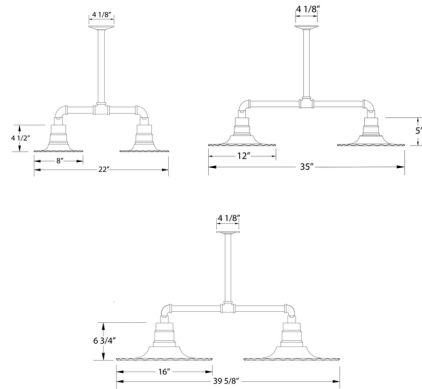

Shown in slate gray

Specifications

COLOR	N/A
BODY FINISH	Slate Gray
WATTAGE	34W
DIMMER	Standard 120V
DIMENSIONS	22"L x 8"W x 4.5"H
BULB NOT INCLUDED	2 x A19/Medium (E26)/17W/120V LED
COUNTRY OF ORIGIN	United States

Technical Information

PRODUCT DIMENSIONS	Down Rod: (1) 12"
--------------------	-------------------

CLICK TO VIEW PRODUCT

Notes: