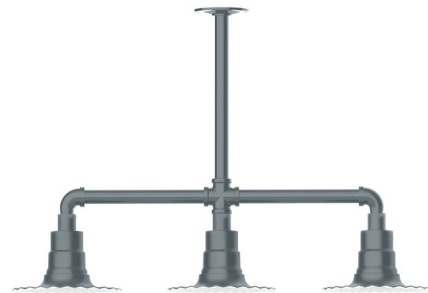

Lightology

lightology.com
866-954-4489
04-07-26

Project: _____

Company: _____

Location: _____ Fixture Type: _____

SPEC #: **MLW1337897**

Approved On: _____ Approved By: _____

Radial 3 Light Linear Outdoor Pendant By Montclair Light Works

Description

The Radial 3 Light Linear Outdoor Pendant brings a bold, decorative beauty to your exterior space. The smooth, rigged triple shades are complemented by a ruffle edge, directing bright light across your area. The Polyester powder coat finish provides color retention and scratch resistance.

Specifications

COLOR N/A
BODY FINISH Slate Gray
WATTAGE 51W
DIMMER Standard 120V
DIMENSIONS 30.75"L x 8"W x 4.5"H
BULB NOT INCLUDED 3 x A19/Medium (E26)/17W/120V LED
COUNTRY OF ORIGIN United States

Technical Information

PRODUCT DIMENSIONS Down Rod: (1) 12"

Notes:

Shown in slate gray

CLICK TO VIEW PRODUCT