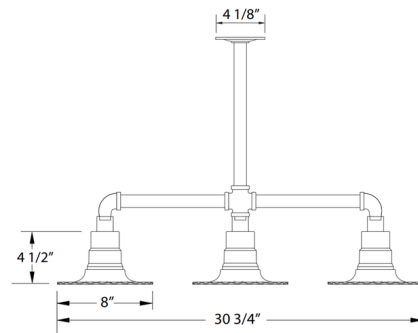

### Specifications

COLOR . . . . . N/A  
BODY FINISH . . . . . Slate Gray  
WATTAGE . . . . . 51W  
DIMMER . . . . . Standard 120V  
DIMENSIONS . . . . . 30.75"L x 8"W x 4.5"H  
BULB NOT INCLUDED . . . . . 3 x A19/Medium (E26)/17W/120V LED  
COUNTRY OF ORIGIN . . . . . United States

### Technical Information

PRODUCT DIMENSIONS . . . . . Downrods: One 12" Included

Shown in slate gray

CLICK TO VIEW PRODUCT

Notes: