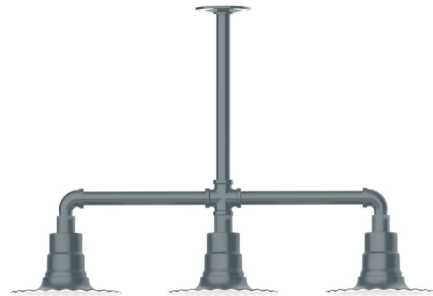

## Radial 3 Light Linear Outdoor Pendant By Montclair Light Works

### Description

The Radial 3 Light Linear Outdoor Pendant brings a bold, decorative beauty to your exterior space. Its smooth, ridged shades with ruffled edges are lined in white, helping reflect and distribute bright, even light. The Polyester powder coat finish provides color retention and scratch resistance.

### Specifications

COLOR . . . . . N/A  
BODY FINISH . . . . . Slate Gray  
WATTAGE . . . . . 51W  
DIMMER . . . . . Standard 120V  
DIMENSIONS . . . . . 30.75"L x 8"W x 4.5"H  
BULB NOT INCLUDED . . . . . 3 x A19/Medium (E26)/17W/120V LED  
COUNTRY OF ORIGIN . . . . . United States

### Technical Information

PRODUCT DIMENSIONS . . . . . Downrods: One 12" Included

Shown in slate gray

CLICK TO VIEW PRODUCT

Notes: