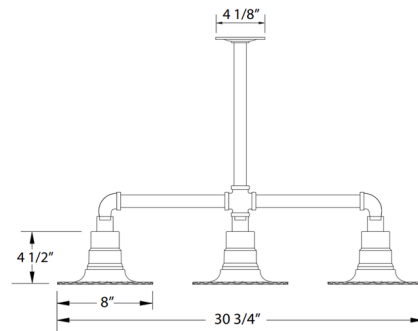

Specifications

COLOR N/A
BODY FINISH Slate Gray
WATTAGE 51W
DIMMER Standard 120V
DIMENSIONS 30.75"L x 8"W x 4.5"H
BULB NOT INCLUDED 3 x A19/Medium (E26)/17W/120V LED
COUNTRY OF ORIGIN United States

Technical Information

PRODUCT DIMENSIONS Down Rod: (1) 12"

Notes:

Shown in slate gray

CLICK TO VIEW PRODUCT