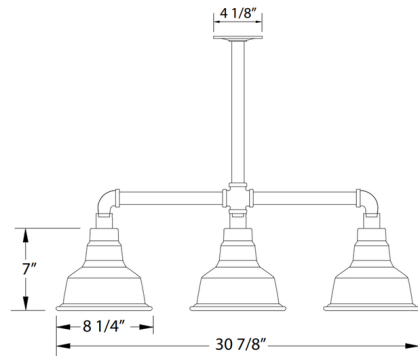

### Specifications

COLOR	N/A
BODY FINISH	Slate Gray
WATTAGE	51W
DIMMER	Standard 120V
DIMENSIONS	30.875"L x 8.25"W x 7"H
BULB NOT INCLUDED	3 x A19/Medium (E26)/17W/120V LED
COUNTRY OF ORIGIN	United States

### Technical Information

PRODUCT DIMENSIONS	Downrod: One 12" Included
--------------------	---------------------------

CLICK TO VIEW PRODUCT

Notes: