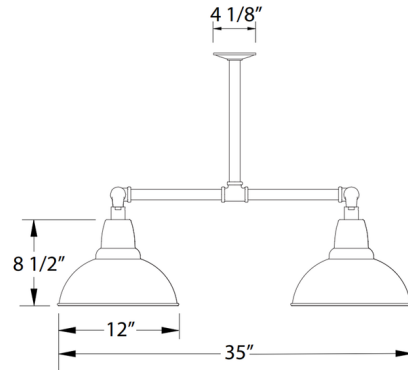

Shown in slate gray

Specifications

COLOR	N/A
BODY FINISH	Slate Gray
WATTAGE	68W
DIMMER	Standard 120V
DIMENSIONS	35"W x 8.5"H
BULB NOT INCLUDED	4 x A19/Medium (E26)/17W/120V LED
COUNTRY OF ORIGIN	United States

Technical Information

PRODUCT DIMENSIONS	Overall Height: 19.75"
--------------------	------------------------

CLICK TO VIEW PRODUCT

Notes: