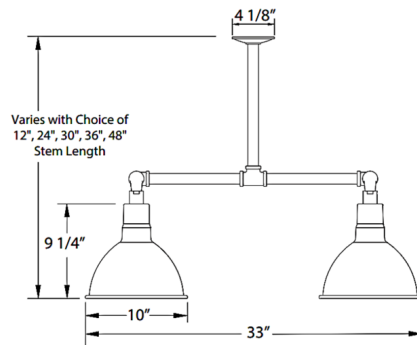

### Specifications

|                   |                                   |
|-------------------|-----------------------------------|
| COLOR             | N/A                               |
| BODY FINISH       | Slate Gray                        |
| WATTAGE           | 68W                               |
| DIMMER            | Standard 120V                     |
| DIMENSIONS        | 33"W x 9.25"H                     |
| BULB NOT INCLUDED | 4 x A19/Medium (E26)/17W/120V LED |
| COUNTRY OF ORIGIN | United States                     |

### Technical Information

|                    |                   |
|--------------------|-------------------|
| PRODUCT DIMENSIONS | Down Rod: (1) 12" |
|--------------------|-------------------|

Shown in slate gray

DEEP BOWL 10" 4-LIGHT

CLICK TO VIEW PRODUCT

Notes: