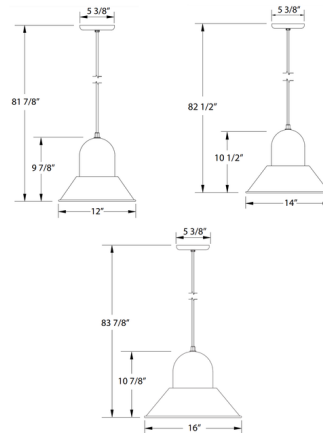

Shown in slate gray / white

Specifications

COLOR	White
BODY FINISH	Slate Gray
WATTAGE	17W
DIMMER	Standard 120V
DIMENSIONS	12"W x 9.875"H
BULB NOT INCLUDED	1 x A19/Medium (E26)/17W/120V LED
COUNTRY OF ORIGIN	United States

Technical Information

PRODUCT DIMENSIONS	Adjustable Cord Length: 72"
--------------------	-----------------------------

CLICK TO VIEW PRODUCT

Notes: