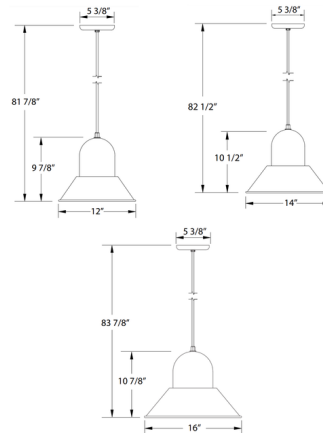

Specifications

COLOR White
BODY FINISH Slate Gray
WATTAGE 17W
DIMMER Standard 120V
DIMENSIONS 12"W x 9.875"H
BULB NOT INCLUDED 1 x A19/Medium (E26)/17W/120V LED
COUNTRY OF ORIGIN United States

Technical Information

PRODUCT DIMENSIONS Adjustable Cord Length: 72"

Shown in slate gray / white

CLICK TO VIEW PRODUCT

Notes: