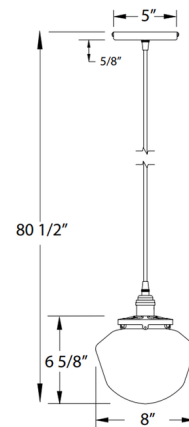

Specifications

COLOR Slate Gray
BODY FINISH Brushed Brass
WATTAGE 17W
DIMMER Standard 120V
DIMENSIONS 8"W x 6.625"H
BULB NOT INCLUDED 1 x A19/Medium (E26)/17W/120V LED
COUNTRY OF ORIGIN United States

Technical Information

PRODUCT DIMENSIONS Adjustable Black Cord: 72"

Shown in brushed brass / slate gray

CLICK TO VIEW PRODUCT

Notes: