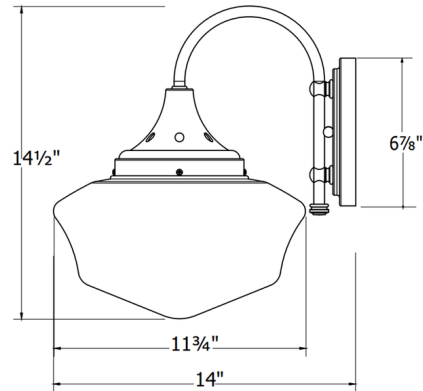

By Montclair Light Works

Description

Combining elements of schoolhouse charm and industrial detailing, the Schoolhouse Wall Sconce is perfect for a hallway, bedside, or anywhere you need ambient light. The retro glass shade softly filters the light, while reducing the glare. Add vintage flair to your home by using these alone or in series.

Shown in slate gray

Specifications

COLOR	N/A
BODY FINISH	Slate Gray
WATTAGE	17W
DIMMER	Standard 120V
DIMENSIONS	11.75"W x 14.5"H x 14"D
BULB NOT INCLUDED	1 x A19/Medium (E26)/17W/120V LED
COUNTRY OF ORIGIN	United States