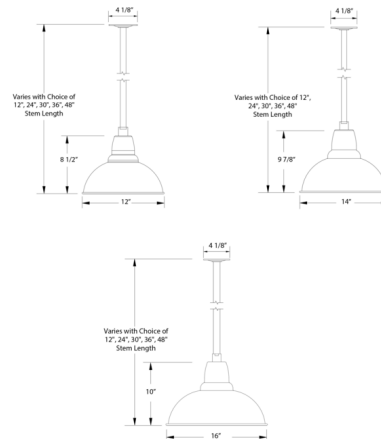

Specifications

COLOR	N/A
BODY FINISH	Slate Gray
WATTAGE	17W
DIMMER	Standard 120V
DIMENSIONS	12"W x 8.5"H
BULB NOT INCLUDED	1 x A19/Medium (E26)/17W/120V LED
COUNTRY OF ORIGIN	United States

Technical Information

PRODUCT DIMENSIONS Downrods: One 12" Included

Shown in slate gray

CLICK TO VIEW PRODUCT

Notes: