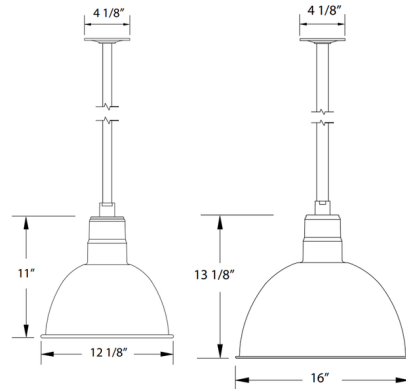

Description

The Deep Bowl Outdoor Pendant features a simple, industrial look for your exterior space. The deep dome shade, lined in white, cast warm light around your area. A polyester powder coat finish provides color retention and scratch resistance.
Note: Includes 12 inch downrod.

Specifications

COLOR	N/A
BODY FINISH	Slate Gray
WATTAGE	17W
DIMMER	Standard 120V
DIMENSIONS	12"W x 11"H
BULB NOT INCLUDED	1 x A19/Medium (E26)/17W/120V LED
COUNTRY OF ORIGIN	United States

Technical Information

PRODUCT DIMENSIONS	Down Rod: (1) 12"
--------------------	-------------------

Shown in slate gray

CLICK TO VIEW PRODUCT

Notes: