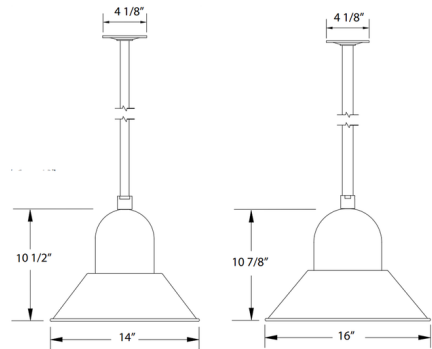

Specifications

COLOR N/A
BODY FINISH Slate Gray
WATTAGE 17W
DIMMER Standard 120V
DIMENSIONS 14"W x 10.5"H
BULB NOT INCLUDED 1 x A19/Medium (E26)/17W/120V LED
COUNTRY OF ORIGIN United States

Technical Information

PRODUCT DIMENSIONS Down Rod: (1) 12"

Notes:

Shown in slate gray

CLICK TO VIEW PRODUCT