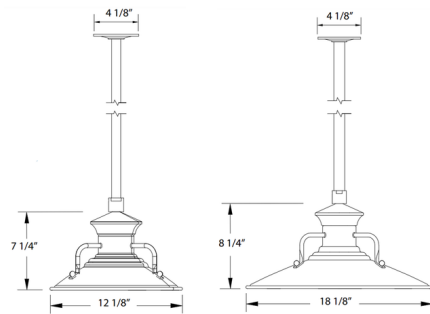

Shown in slate gray

Specifications

COLOR N/A
BODY FINISH Slate Gray
WATTAGE 17W
DIMMER Standard 120V
DIMENSIONS 12.125"W x 7.25"H
BULB NOT INCLUDED 1 x A19/Medium (E26)/17W/120V LED
COUNTRY OF ORIGIN United States

Technical Information

PRODUCT DIMENSIONS Downrods: One 12" Included

CLICK TO VIEW PRODUCT

Notes: