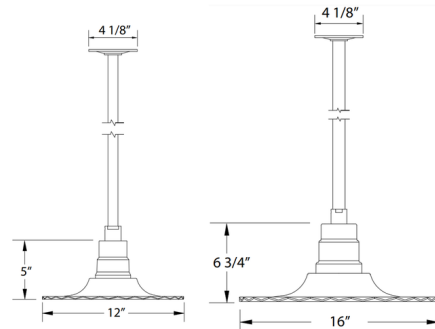

Shown in slate gray

Specifications

COLOR	N/A
BODY FINISH	Slate Gray
WATTAGE	17W
DIMMER	Standard 120V
DIMENSIONS	12"W x 5"H
BULB NOT INCLUDED	1 x A19/Medium (E26)/17W/120V LED
COUNTRY OF ORIGIN	United States

Technical Information

PRODUCT DIMENSIONS	Down Rod: (1) 12"
--------------------	-------------------

CLICK TO VIEW PRODUCT

Notes: