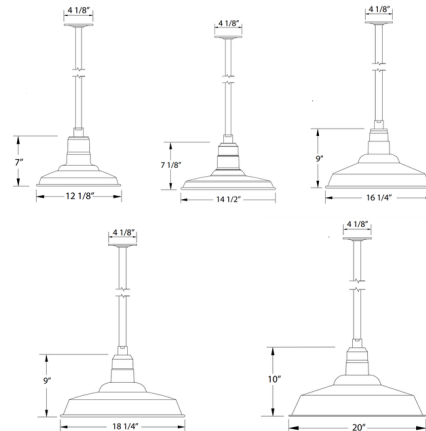

Shown in slate gray

Specifications

COLOR	N/A
BODY FINISH	Slate Gray
WATTAGE	17W
DIMMER	Standard 120V
DIMENSIONS	12.125"W x 7"H
BULB NOT INCLUDED	1 x A19/Medium (E26)/17W/120V LED
COUNTRY OF ORIGIN	United States

Technical Information

PRODUCT DIMENSIONS Downrod: One 12" Included

CLICK TO VIEW PRODUCT

Notes: