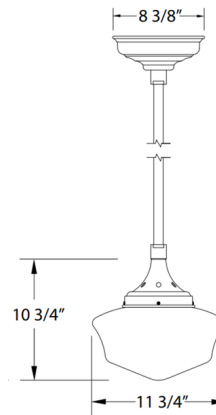

Specifications

COLOR	Opal
BODY FINISH	Slate Gray
WATTAGE	17W
DIMMER	Standard 120V
DIMENSIONS	11.75"W x 10.75"H
BULB NOT INCLUDED	1 x A19/Medium (E26)/17W/120V LED
COUNTRY OF ORIGIN	United States

Technical Information

PRODUCT DIMENSIONS	Down Rod: (1) 12"
--------------------	-------------------

Shown in slate gray / opal

CLICK TO VIEW PRODUCT

Notes: