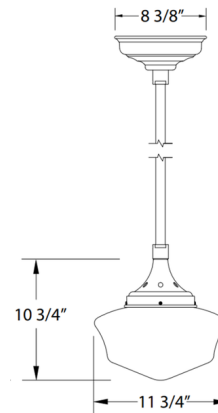

Specifications

COLOR	Opal
BODY FINISH	Slate Gray
WATTAGE	17W
DIMMER	Standard 120V
DIMENSIONS	11.75"W x 10.75"H
BULB NOT INCLUDED	1 x A19/Medium (E26)/17W/120V LED
COUNTRY OF ORIGIN	United States

Technical Information

PRODUCT DIMENSIONS	Down Rod: (1) 12"
--------------------	-------------------

Shown in slate gray / opal

CLICK TO VIEW PRODUCT

Notes: