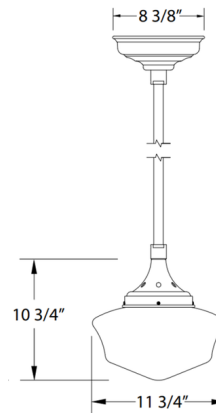

Specifications

COLOR Opal
BODY FINISH Slate Gray
WATTAGE 17W
DIMMER Standard 120V
DIMENSIONS 11.75"W x 10.75"H
BULB NOT INCLUDED 1 x A19/Medium (E26)/17W/120V LED
COUNTRY OF ORIGIN United States

Technical Information

PRODUCT DIMENSIONS Down Rod: (1) 12"

Shown in slate gray / opal

CLICK TO VIEW PRODUCT

Notes: