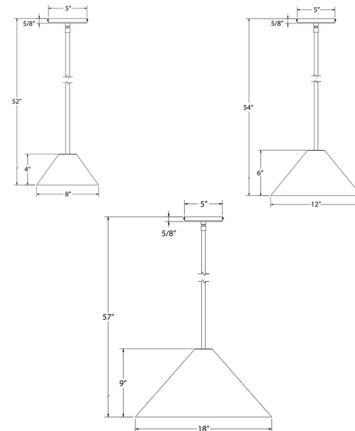

Specifications

COLOR	N/A
BODY FINISH	Terracotta
WATTAGE	17W
DIMMER	Standard 120V
DIMENSIONS	8"W x 4"H
BULB NOT INCLUDED	1 x A19/Medium (E26)/17W/120V LED
COUNTRY OF ORIGIN	United States

Technical Information

PRODUCT DIMENSIONS Down Rods: (1) 6", (2) 12", (1) 18"

Shown in terracotta

CLICK TO VIEW PRODUCT

Notes: