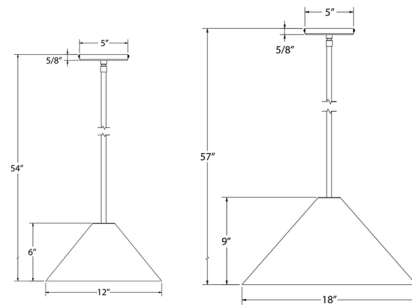

Lightology

lightology.com
866-954-4489
04-23-26

Project: _____
Company: _____
Location: _____ Fixture Type: _____
SPEC #: **MLW1338298**
Approved On: _____ Approved By: _____

Axis Pinnacle Stem Hung Pendant with Glass Globe By Montclair Light Works

Shown in terracotta / opal

Specifications

COLOR	Opal
BODY FINISH	Terracotta
WATTAGE	17W
DIMMER	Standard 120V
DIMENSIONS	12"W x 6"H
BULB NOT INCLUDED	1 x A19/Medium (E26)/17W/120V LED
COUNTRY OF ORIGIN	United States

Technical Information

PRODUCT DIMENSIONS Down Rods: (1) 6", (2) 12", (1) 18"

CLICK TO VIEW PRODUCT

Notes: