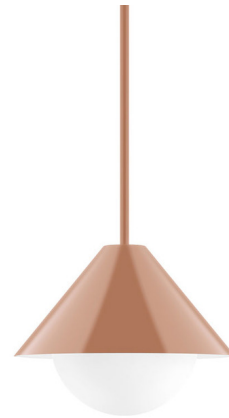

Lightology

lightology.com
866-954-4489
04-23-26

Project: _____
Company: _____
Location: _____ Fixture Type: _____
SPEC #: **MLW1338298**
Approved On: _____ Approved By: _____

Axis Pinnacle Stem Hung Pendant with Glass Globe By Montclair Light Works

Description

The Axis Pinnacle Pendant with Glass Globe brings a classic geometric look to your home. The clean, simple shade is complemented with an opal glass globe, softening the light and reducing glare. A polyester powder coat finish provides color retention and scratch resistance on the metal.

Shown in terracotta / opal

Specifications

COLOR	Opal
BODY FINISH	Terracotta
WATTAGE	17W
DIMMER	Standard 120V
DIMENSIONS	12"W x 6"H
BULB NOT INCLUDED	1 x A19/Medium (E26)/17W/120V LED
COUNTRY OF ORIGIN	United States