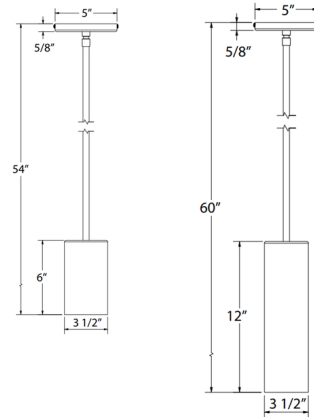

### Specifications

COLOR	N/A
BODY FINISH	Forest Green
WATTAGE	17W
DIMMER	Standard 120V
DIMENSIONS	3.5"W x 6"H
BULB NOT INCLUDED	1 x A19/Medium (E26)/17W/120V LED
COUNTRY OF ORIGIN	United States

### Technical Information

PRODUCT DIMENSIONS . . . . . Downrods: One 6", Two 12", and One 18"

Shown in forest green

CLICK TO VIEW PRODUCT

Notes: