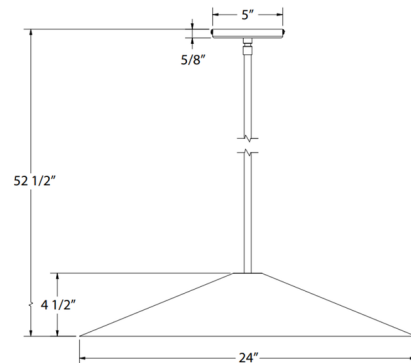

Shown in fern green

Specifications

COLOR N/A
BODY FINISH Fern Green
WATTAGE 14W
DIMMER Standard 120V
DIMENSIONS 24"W x 4.5"H
BULB NOT INCLUDED 2 x B10/Candelabra (E12)/7W/120V LED
COUNTRY OF ORIGIN United States

Technical Information

PRODUCT DIMENSIONS Downrods: One 6", Two 12" and One 18" Included

CLICK TO VIEW PRODUCT

Notes: