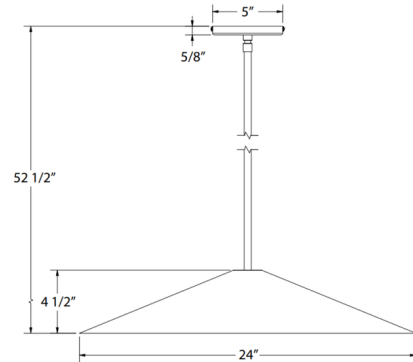

### Specifications

|                   |                                      |
|-------------------|--------------------------------------|
| COLOR             | N/A                                  |
| BODY FINISH       | Fern Green                           |
| WATTAGE           | 14W                                  |
| DIMMER            | Standard 120V                        |
| DIMENSIONS        | 24"W x 4.5"H                         |
| BULB NOT INCLUDED | 2 x B10/Candelabra (E12)/7W/120V LED |
| COUNTRY OF ORIGIN | United States                        |

### Technical Information

PRODUCT DIMENSIONS . . . . . Downrods: One 6", Two 12" and One 18" Included

CLICK TO VIEW PRODUCT

Notes: