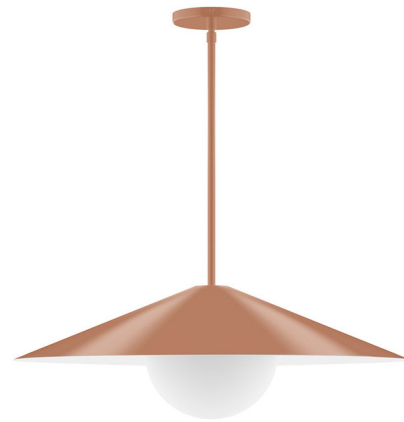

Lightology

lightology.com
866-954-4489
07-06-26

Project: _____
Company: _____
Location: _____ Fixture Type: _____
SPEC #: **MLW1338334**
Approved On: _____ Approved By: _____

Axis Vessel Stem Hung Outdoor Pendant with Glass Globe

By Montclair Light Works

Description

The Axis Vessel Pendant with Glass Globe brings a classic geometric look to your home. The clean, simple shade is complemented with an opal glass globe, softening the light and reducing glare. A polyester powder coat finish provides color retention and scratch resistance on the metal.

Shown in terracotta / opal

Glass Globe: G15-6" White Opal Glass Globe

Specifications

COLOR Opal
BODY FINISH Terracotta
WATTAGE 17W
DIMMER Standard 120V
DIMENSIONS 24"W x 4.5"H
BULB NOT INCLUDED 1 x A19/Medium (E26)/17W/120V LED
COUNTRY OF ORIGIN United States