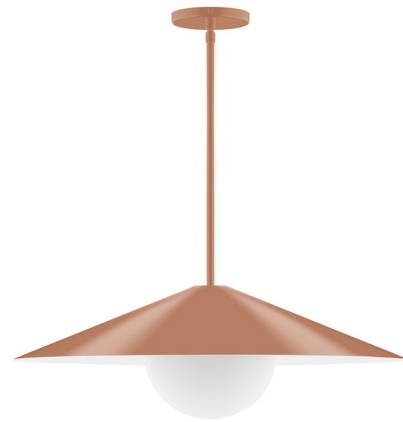

Lightology

lightology.com
866-954-4489
04-21-26

Project: _____

Company: _____

Location: _____ Fixture Type: _____

SPEC #: **MLW1338334**

Approved On: _____ Approved By: _____

Axis Vessel Stem Hung Outdoor Pendant with Glass Globe

By Montclair Light Works

Description

The Axis Vessel Pendant with Glass Globe brings a classic geometric look to your home. The clean, simple shade is complemented with an opal glass globe, softening the light and reducing glare. A polyester powder coat finish provides color retention and scratch resistance on the metal.

Shown in terracotta / opal

Glass Globe: G15-6" White Opal Glass Globe

Specifications

COLOR	Opal
BODY FINISH	Terracotta
WATTAGE	17W
DIMMER	Standard 120V
DIMENSIONS	24"W x 4.5"H
BULB NOT INCLUDED	1 x A19/Medium (E26)/17W/120V LED
COUNTRY OF ORIGIN	United States