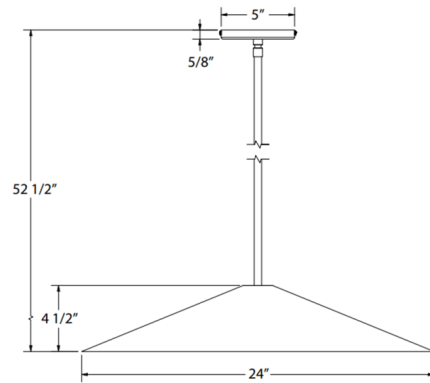

By Montclair Light Works

Description

The Axis Vessel Pendant with Glass Globe brings a classic geometric look to your home. The clean, simple shade is complemented with an opal glass globe, softening the light and reducing glare. A polyester powder coat finish provides color retention and scratch resistance on the metal.

Shown in terracotta / opal

Glass Globe: G15-6" White Opal Glass Globe

Specifications

COLOR Opal
BODY FINISH Terracotta
WATTAGE 17W
DIMMER Standard 120V
DIMENSIONS 24"W x 4.5"H
BULB NOT INCLUDED 1 x A19/Medium (E26)/17W/120V LED
COUNTRY OF ORIGIN United States

Technical Information

PRODUCT DIMENSIONS Down Rod: (1) 6", (2) 12", (1) 18"

CLICK TO VIEW PRODUCT

Notes: