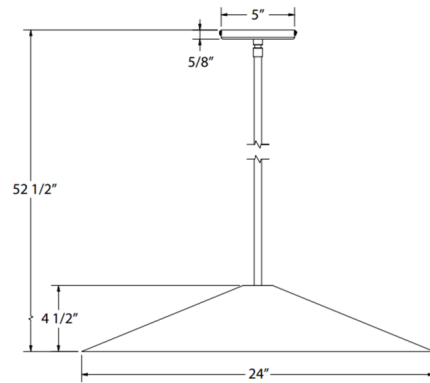

By Montclair Light Works

Description

The Axis Vessel Pendant with Glass Globe brings a classic geometric look to your home. The clean, simple shade is complemented with an opal glass globe, softening the light and reducing glare. A polyester powder coat finish provides color retention and scratch resistance on the metal.

Shown in terracotta / opal

Glass Globe: G15-6" White Opal Glass Globe

Specifications

COLOR	Opal
BODY FINISH	Terracotta
WATTAGE	17W
DIMMER	Standard 120V
DIMENSIONS	24"W x 4.5"H
BULB NOT INCLUDED	1 x A19/Medium (E26)/17W/120V LED
COUNTRY OF ORIGIN	United States

Technical Information

PRODUCT DIMENSIONS	Down Rod: (1) 6", (2) 12", (1) 18"
--------------------	------------------------------------

CLICK TO VIEW PRODUCT

Notes: