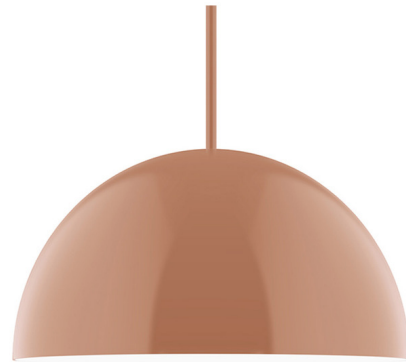

## Axis Arcade Stem Hung Pendant By Montclair Light Works

### Description

The Axis Arcade Outdoor Pendant features a classic dome shape, perfect for a kitchen or outdoor grill area. The clean, smooth shade, lined in white, directs warm light around your space. A polyester powder coat finish provides color retention and scratch resistance. Note: May be used both indoors and outdoors.

### Specifications

COLOR	N/A
BODY FINISH	Terracotta
WATTAGE	17W
DIMMER	Standard 120V
DIMENSIONS	8"W x 4"H
BULB NOT INCLUDED	1 x A19/Medium (E26)/17W/120V LED
COUNTRY OF ORIGIN	United States