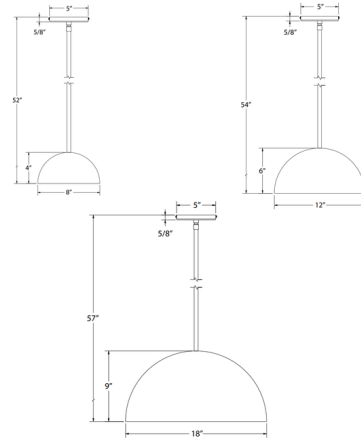

### Specifications

COLOR	N/A
BODY FINISH	Terracotta
WATTAGE	17W
DIMMER	Standard 120V
DIMENSIONS	8"W x 4"H
BULB NOT INCLUDED	1 x A19/Medium (E26)/17W/120V LED
COUNTRY OF ORIGIN	United States

### Technical Information

PRODUCT DIMENSIONS . . . . . Downrods: One 6", Two 12", and One 18" Included

CLICK TO VIEW PRODUCT

Notes: