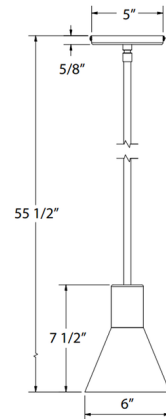

### Specifications

COLOR	N/A
BODY FINISH	Terracotta
WATTAGE	17W
DIMMER	Standard 120V
DIMENSIONS	6"W x 7.5"H
BULB NOT INCLUDED	1 x A19/Medium (E26)/17W/120V LED
COUNTRY OF ORIGIN	United States

### Technical Information

PRODUCT DIMENSIONS . . . . . Down Rod: (1) 6", (2) 12", (1) 18"

CLICK TO VIEW PRODUCT

Notes: