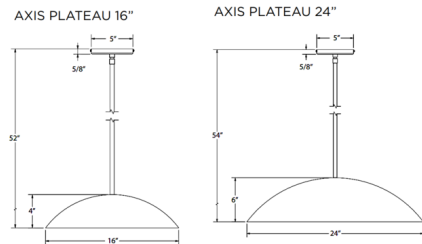

### Specifications

COLOR	N/A
BODY FINISH	Slate Gray
WATTAGE	24W
DIMMER	Standard 120V
DIMENSIONS	16"W x 4"H
BULB NOT INCLUDED	2 x B10/Candelabra (E12)/12W/120V LED
COUNTRY OF ORIGIN	United States

### Technical Information

PRODUCT DIMENSIONS	Down Rod: (1) 6", (2) 12", (1) 18"
--------------------	------------------------------------

CLICK TO VIEW PRODUCT

Notes: