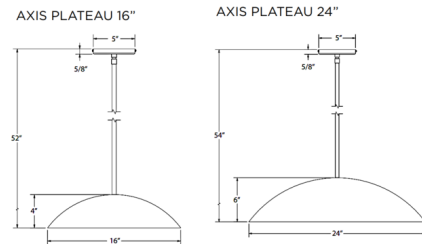

Shown in terracotta / opal

Glass Globe: G15-6" White Opal Glass Globe

Specifications

COLOR	Opal
BODY FINISH	Terracotta
WATTAGE	17W
DIMMER	Standard 120V
DIMENSIONS	16"W x 4"H
BULB NOT INCLUDED	1 x A19/Medium (E26)/17W/120V LED
COUNTRY OF ORIGIN	United States

Technical Information

PRODUCT DIMENSIONS	Down Rod: (1) 6", (2) 12", (1) 18"
--------------------	------------------------------------

CLICK TO VIEW PRODUCT

Notes: