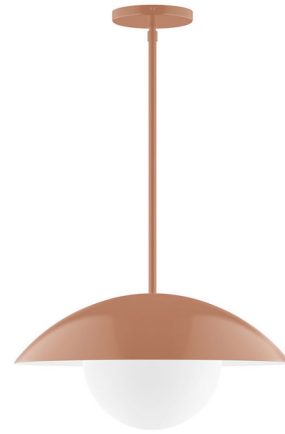

Lightology

lightology.com
866-954-4489
04-25-26

Project: _____
Company: _____
Location: _____ Fixture Type: _____
SPEC #: **MLW1338388**
Approved On: _____ Approved By: _____

Axis Plateau Stem Hung Outdoor Pendant with Glass Globe

By Montclair Light Works

Description

The Axis Plateau Stem Pendant with Glass Globe brings a classic geometric look to your home. The clean, simple shade is complemented with an opal glass globe, softening the light and reducing glare. A polyester powder coat finish provides color retention and scratch resistance on the metal.

Shown in terracotta / opal

Glass Globe: G15-6" White Opal Glass Globe

Specifications

COLOR	Opal
BODY FINISH	Terracotta
WATTAGE	17W
DIMMER	Standard 120V
DIMENSIONS	16"W x 4"H
BULB NOT INCLUDED	1 x A19/Medium (E26)/17W/120V LED
COUNTRY OF ORIGIN	United States