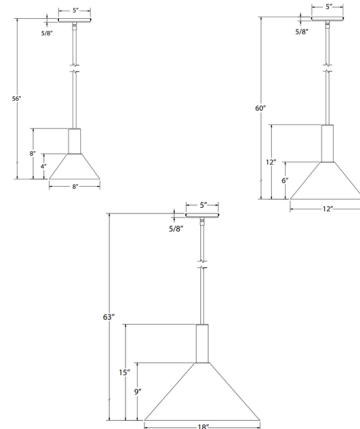

Lightology

lightology.com
866-954-4489
04-24-26

Project: _____

Company: _____

Location: _____ Fixture Type: _____

SPEC #: **MLW1338450**

Approved On: _____ Approved By: _____

Stack Chase Stem Pendant By Montclair Light Works

Shown in slate gray

Specifications

COLOR	N/A
BODY FINISH	Slate Gray
WATTAGE	17W
DIMMER	Standard 120V
DIMENSIONS	8"W x 8"H
BULB NOT INCLUDED	1 x A19/Medium (E26)/17W/120V LED
COUNTRY OF ORIGIN	United States

Technical Information

PRODUCT DIMENSIONS Downrods: One 6", Two 12", and One 18" Included

CLICK TO VIEW PRODUCT

Notes: