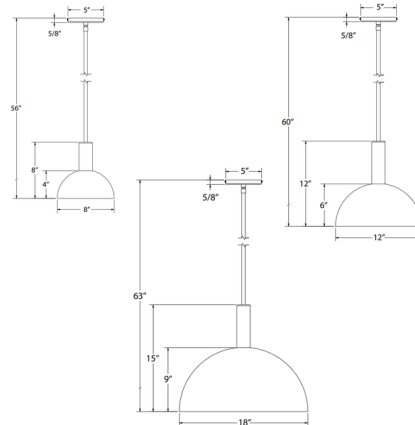

### Specifications

COLOR . . . . . N/A  
BODY FINISH . . . . . Architectural Bronze  
WATTAGE . . . . . 17W  
DIMMER . . . . . Standard 120V  
DIMENSIONS . . . . . 8"W x 8"H  
BULB NOT INCLUDED . . . . . 1 x A19/Medium (E26)/17W/120V LED  
COUNTRY OF ORIGIN . . . . . United States

### Technical Information

PRODUCT DIMENSIONS . . . . . Down Rod: (1) 6", (2) 12", (1) 18"

Shown in architectural bronze

CLICK TO VIEW PRODUCT

Notes: