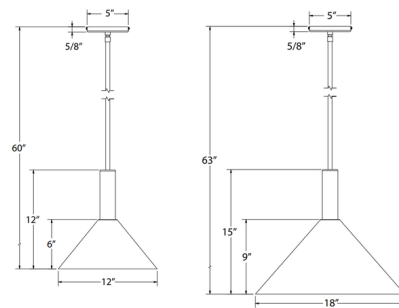

Shown in terracotta

Specifications

COLOR	N/A
BODY FINISH	Terracotta
WATTAGE	17W
DIMMER	Standard 120V
DIMENSIONS	12"W x 12"H
BULB NOT INCLUDED	1 x A19/Medium (E26)/17W/120V LED
COUNTRY OF ORIGIN	United States

Technical Information

PRODUCT DIMENSIONS	Down Rod: (1) 6", (2) 12", (1) 18"
--------------------	------------------------------------

CLICK TO VIEW PRODUCT

Notes: