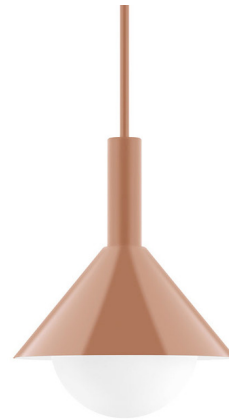

Lightology

lightology.com
866-954-4489
04-25-26

Project: _____

Company: _____

Location: _____ Fixture Type: _____

SPEC #: **MLW1338472**

Approved On: _____ Approved By: _____

Stack Chase Stem Pendant with Glass Globe

By Montclair Light Works

Description

The Stack Chase Stem Pendant with Glass Globe brings a classic geometric look to your home. The clean, simple shade is complemented with an opal glass globe, softening the light and reducing glare. A polyester powder coat finish provides color retention and scratch resistance on the metal.

Shown in terracotta

Specifications

COLOR	N/A
BODY FINISH	Terracotta
WATTAGE	17W
DIMMER	Standard 120V
DIMENSIONS	12"W x 12"H
BULB NOT INCLUDED	1 x A19/Medium (E26)/17W/120V LED
COUNTRY OF ORIGIN	United States

Technical Information

PRODUCT DIMENSIONS	Down Rod: (1) 6", (2) 12", (1) 18"
--------------------	------------------------------------

CLICK TO VIEW PRODUCT

Notes: