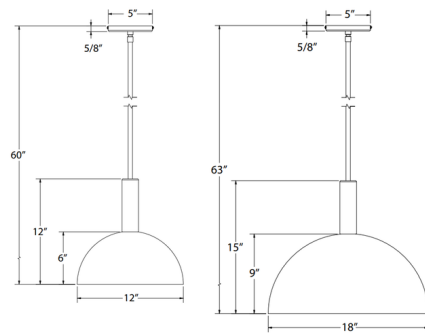

### Specifications

COLOR . . . . . Opal  
BODY FINISH . . . . . Black  
WATTAGE . . . . . 17W  
DIMMER . . . . . Standard 120V  
DIMENSIONS . . . . . 12"W x 12"H  
BULB NOT INCLUDED . . . . . 1 x A19/Medium (E26)/17W/120V LED  
COUNTRY OF ORIGIN . . . . . United States

### Technical Information

PRODUCT DIMENSIONS . . . . . Down Rod: (1) 6", (2) 12", (1) 18"

CLICK TO VIEW PRODUCT

Notes: