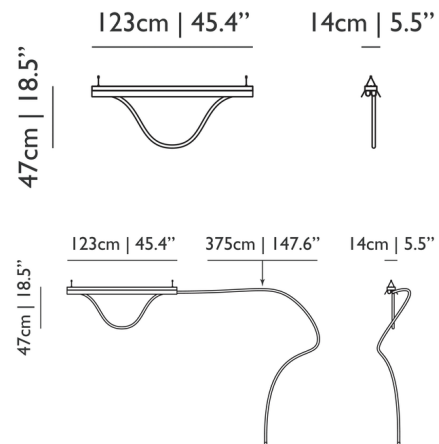

Shown in black

CLICK TO VIEW PRODUCT

Notes: