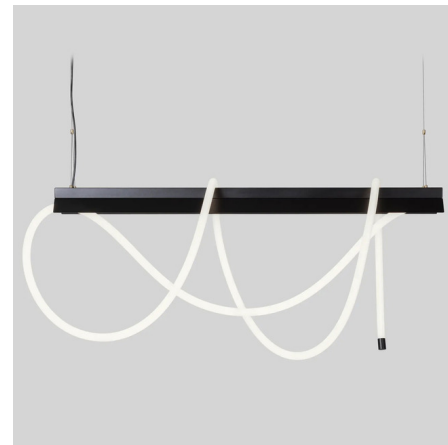

Description

The Tubelight Linear Pendant offers a modern reinterpretation of linear fluorescent lighting made possible by cutting edge LED technology. The linear frame holds a silicone LED tube, which projects light along the length of the fixture. Available with a Fixed, short LED tube in a preset arc or a Flexible, long LED tube that can be shaped as desired. The Flexible option includes a mounting clamp that allows the tube to be attached to the wall or ceiling, or the tube can be draped over the fixture itself. Note: Dimmable only with Wireless Wall Dimmer Switch II by Moooi.

Specifications

COLOR	N/A
BODY FINISH	Black
WATTAGE	108W
DIMMER	N/A
DIMENSIONS	45.4"W x 18.5"H
INTEGRATED LED MODULE	2 x LED/54W/120-277V LED

Technical Information

COLOR RENDERING	94 CRI
LAMP COLOR	2900K
LUMENS/WATT	67.33
LUMINOUS FLUX	3636 lumens