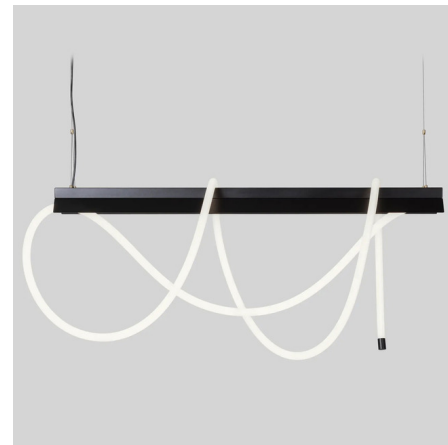

Description

The Tubelight Linear Pendant offers a modern reinterpretation of linear fluorescent lighting made possible by cutting edge LED technology. The linear frame holds a silicone LED tube, which projects light along the length of the fixture. Available with a Fixed, short LED tube in a preset arc or a Flexible, long LED tube that can be shaped as desired. The Flexible option includes a mounting clamp that allows the tube to be attached to the wall or ceiling, or the tube can be draped over the fixture itself. Note: Dimmable only with Wireless Wall Dimmer Switch II by Moooi.

Specifications

COLOR N/A
BODY FINISH Black
WATTAGE 108W
DIMMER N/A
DIMENSIONS 45.4"W x 18.5"H
INTEGRATED LED MODULE 2 x LED/54W/120-277V LED

Technical Information

COLOR RENDERING 94 CRI
LAMP COLOR 2900K
LUMENS/WATT 67.33
LUMINOUS FLUX 3636 lumens