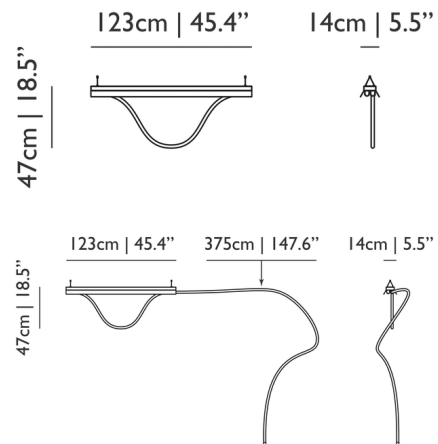

Shown in black

CLICK TO VIEW PRODUCT

Notes: