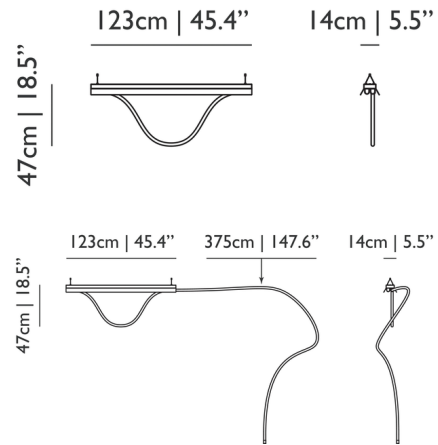

Shown in black

CLICK TO VIEW PRODUCT

Notes: