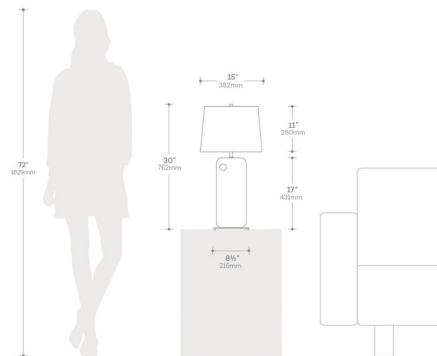

Specifications

COLOR White Linen
BODY FINISH Ebony
WATTAGE 14W
DIMMER Included
DIMENSIONS 16"W x 30"H x 10"D
BULB NOT INCLUDED 1 x A19/Medium (E26)/14W/120V LED
COUNTRY OF ORIGIN China

Technical Information

PRODUCT DIMENSIONS Cord: 108"

Shown in ebony / white linen

CLICK TO VIEW PRODUCT

Notes: