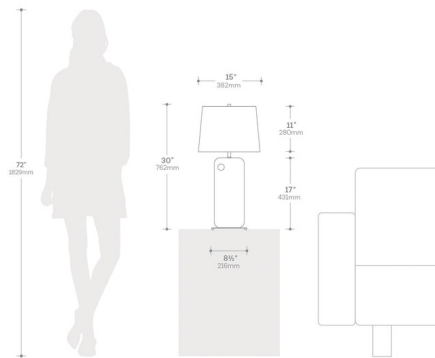

Specifications

COLOR White Linen
BODY FINISH Ebony
WATTAGE 14W
DIMMER Included
DIMENSIONS 16"W x 30"H x 10"D
BULB NOT INCLUDED 1 x A19/Medium (E26)/14W/120V LED
COUNTRY OF ORIGIN China

Technical Information

PRODUCT DIMENSIONS Cord: 108"

Shown in ebony / white linen

CLICK TO VIEW PRODUCT

Notes: