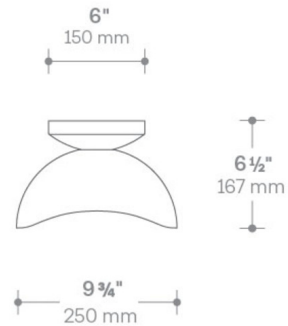

Shown in matte black / gold leaf

Specifications

COLOR	Gold Leaf
BODY FINISH	Matte Black
WATTAGE	14W
DIMMER	N/A
DIMENSIONS	10"W x 7"H
BULB NOT INCLUDED	1 x G40/Medium (E26)/14W/120V LED
COUNTRY OF ORIGIN	China