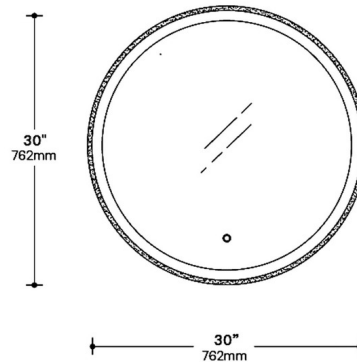

CLICK TO VIEW PRODUCT

Notes: