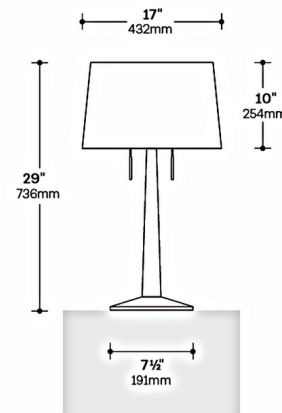

Shown in walnut / white linen

Specifications

COLOR White Linen
BODY FINISH Walnut
WATTAGE 14W
DIMMER Included
DIMENSIONS 17"W x 29"H
BULB NOT INCLUDED 1 x A19/Medium (E26)/14W/120V LED
COUNTRY OF ORIGIN China