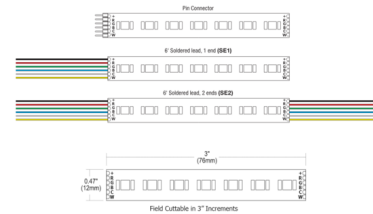

Specifications

COLOR . . . . . N/A
BODY FINISH . . . . . White
WATTAGE 5W
DIMMER . . . . . N/A
DIMENSIONS . . . . . 12"L x 0.47"W
INTEGRATED LED MODULE . . . . . 1 x LED/5W/24V LED

Technical Information

PRODUCT DIMENSIONS . Color Temperature: RGB + Tunable White (1500K-6500K)
LAMP LIFE . . . . . 50000 hours
COLOR RENDERING . . . . . 94 CRI
LAMP COLOR . . . . . RGB+White
LUMENS/WATT 72.00
LUMINOUS FLUX . . . . . 360 lumens

Shown in white

CLICK TO VIEW PRODUCT

Notes: _____