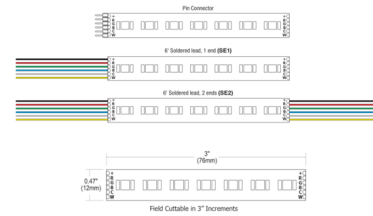

Specifications

COLOR . . . . . N/A
BODY FINISH . . . . . White
WATTAGE 10W
DIMMER . . . . . N/A
DIMENSIONS . . . . . 12"L x 0.47"W
INTEGRATED LED MODULE . . . . . 1 x LED/10W/24V LED

Technical Information

LAMP LIFE . . . . . 50000 hours
COLOR RENDERING . . . . . 94 CRI
LAMP COLOR . . . . . RGB+White
LUMENS/WATT 62.20
LUMINOUS FLUX . . . . . 622 lumens

Shown in white

CLICK TO VIEW PRODUCT

Notes: _____