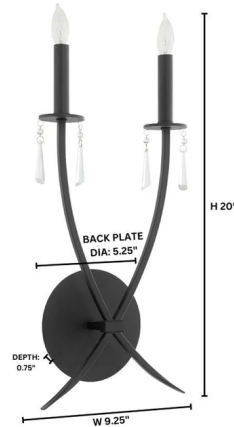

## Majesty Wall Sconce By Quorum

### Description

Elegance and charm embody the Majesty series of crystal-dressed Majesty Wall Sconce. Finished in your choice, the lavishly detailed arcs of the frame consort to deliver a lavish dynamism. Modest bobeches sit below smooth, cylindrical sleeves, adding modish appeal to this transitional family.

### Specifications

COLOR	Crystal
BODY FINISH	Matte Black
WATTAGE	18W
DIMMER	Standard 120V
DIMENSIONS	9.25"W x 20"H x 4"D
BULB NOT INCLUDED	2 x B10/Candelabra (E12)/9W/120V LED
COUNTRY OF ORIGIN	China

CLICK TO VIEW PRODUCT