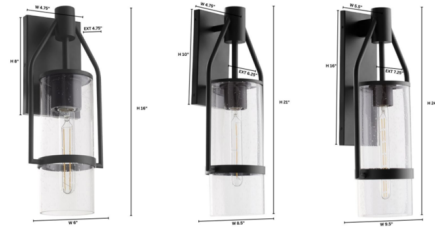

Lightology

lightology.com
866-954-4489
06-04-26

Project: _____

Company: _____

Location: _____ Fixture Type: _____

SPEC #: **QUO1339097**

Approved On: _____ Approved By: _____

Townsend Outdoor Wall Sconce By Quorum

Description

The classic lantern shape of the Townsend Outdoor Wall Sconce is lifted to a modern allure through a slender geometric frame and durable steel supporting a clear glass cylindrical shade.

Shown in textured black / clear seedy

Specifications

COLOR Clear Seedy
BODY FINISH Textured Black
WATTAGE 9W
DIMMER Standard 120V
DIMENSIONS 6"W x 16"H x 4.75"D
BULB NOT INCLUDED 1 x T10/Medium (E26)/9W/120V LED
OTHER BULB OPTIONS 1 x Edison Tube/Medium (E26)/120V LED
COUNTRY OF ORIGIN China