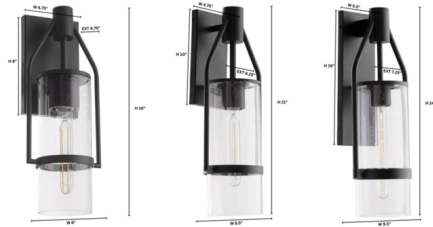

Lightology

lightology.com
866-954-4489
04-13-26

Project: _____

Company: _____

Location: _____ Fixture Type: _____

SPEC #: **QUO1339097**

Approved On: _____ Approved By: _____

Townsend Outdoor Wall Sconce By Quorum

Description

The classic lantern shape of the Townsend Outdoor Wall Sconce is lifted to a modern allure through a slender geometric frame and durable steel supporting a clear glass cylindrical shade.

Shown in textured black / clear seedy

Specifications

COLOR Clear Seedy
BODY FINISH Textured Black
WATTAGE 9W
DIMMER Standard 120V
DIMENSIONS 6"W x 16"H x 4.75"D
BULB NOT INCLUDED 1 x T10/Medium (E26)/9W/120V LED
OTHER BULB OPTIONS 1 x Edison Tube/Medium (E26)/120V LED
COUNTRY OF ORIGIN China