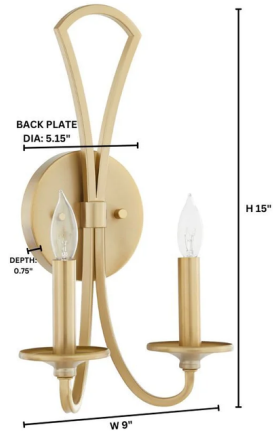

Shown in aged brass

Specifications

COLOR	N/A
BODY FINISH	Aged Brass
WATTAGE	18W
DIMMER	Standard 120V
DIMENSIONS	9"W x 15"H x 4"D
BULB NOT INCLUDED	2 x B10/Candelabra (E12)/9W/120V LED
COUNTRY OF ORIGIN	China

CLICK TO VIEW PRODUCT

Notes: