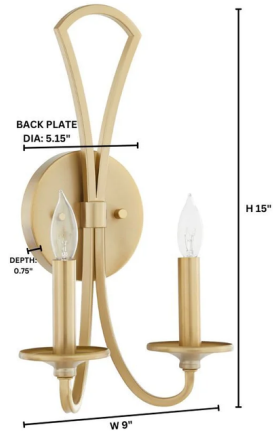

## Maryse Wall Sconce By Quorum

### Description

The Maryse Wall Sconce offers a classic design frame with elongated curves and clean details.

Shown in aged brass

### Specifications

COLOR	N/A
BODY FINISH	Aged Brass
WATTAGE	18W
DIMMER	Standard 120V
DIMENSIONS	9"W x 15"H x 4"D
BULB NOT INCLUDED	2 x B10/Candelabra (E12)/9W/120V LED
COUNTRY OF ORIGIN	China

CLICK TO VIEW PRODUCT