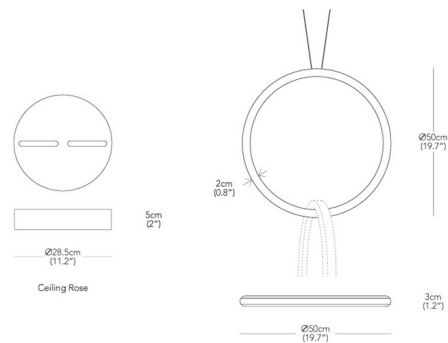

CLICK TO VIEW PRODUCT

Notes: