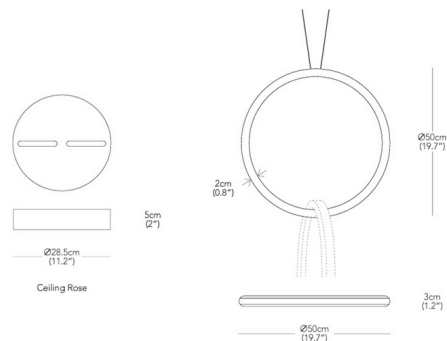

CLICK TO VIEW PRODUCT

Notes: